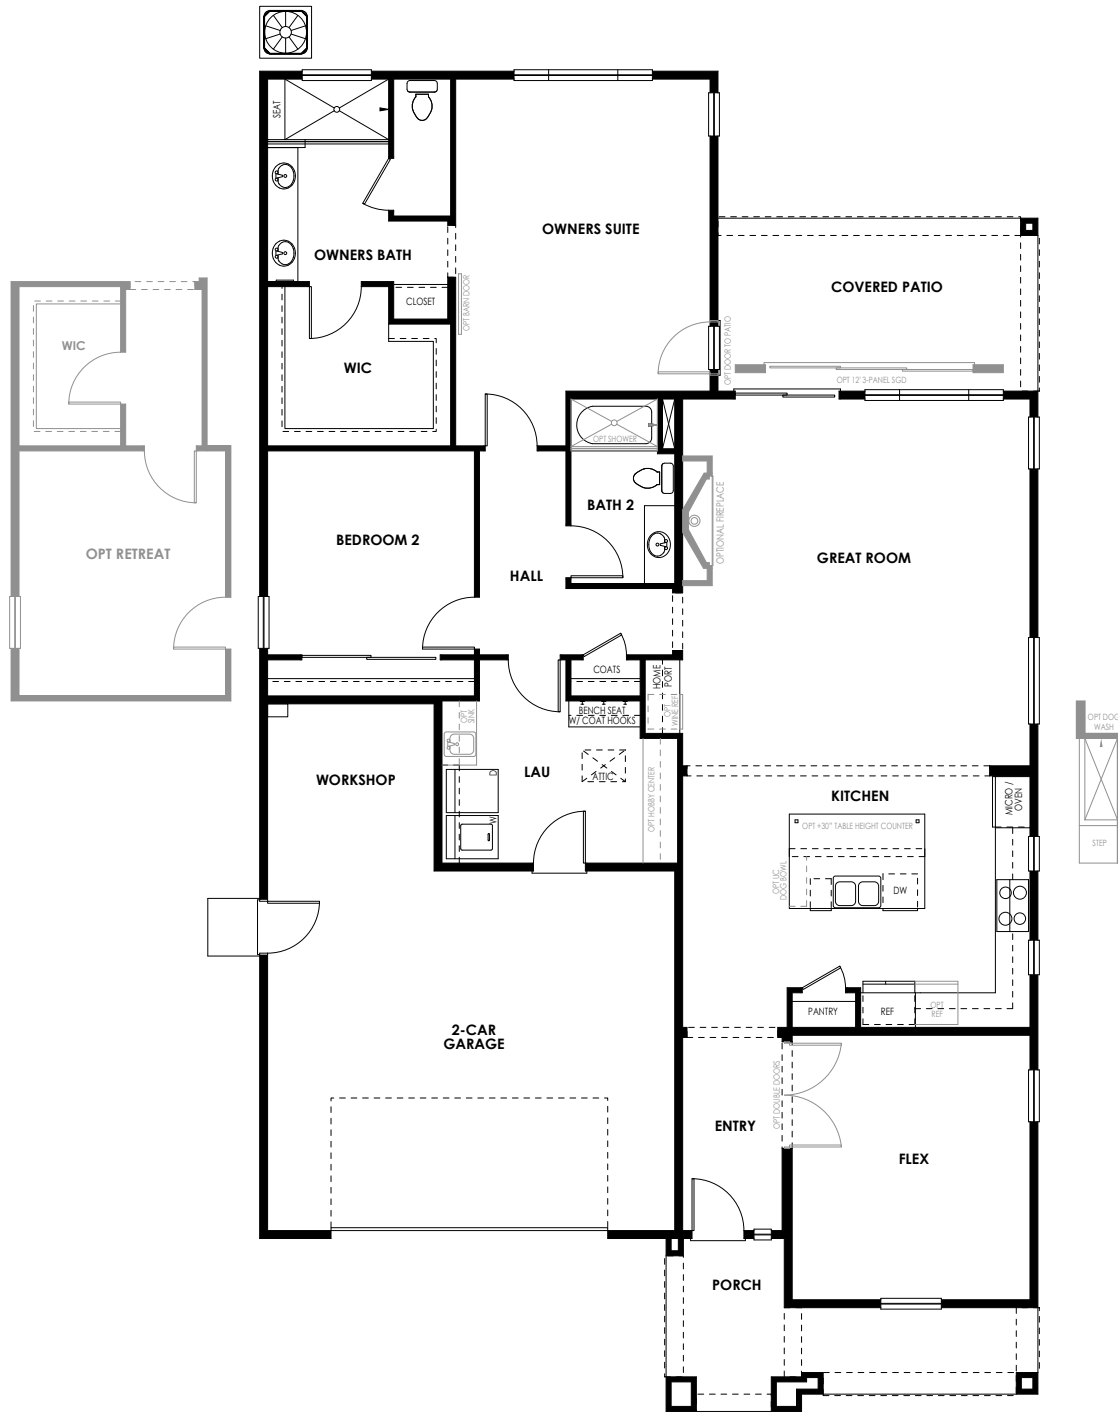

# Turnleaf

AT THE COLLECTIVE

**PLAN ONE**  
2 BEDROOM, 2 BATHROOM, FLEX  
2,146 SQ.FT.

Dimensions, sizes, specifications, layouts and materials are approximate only and subject to change without notice. E&OE.