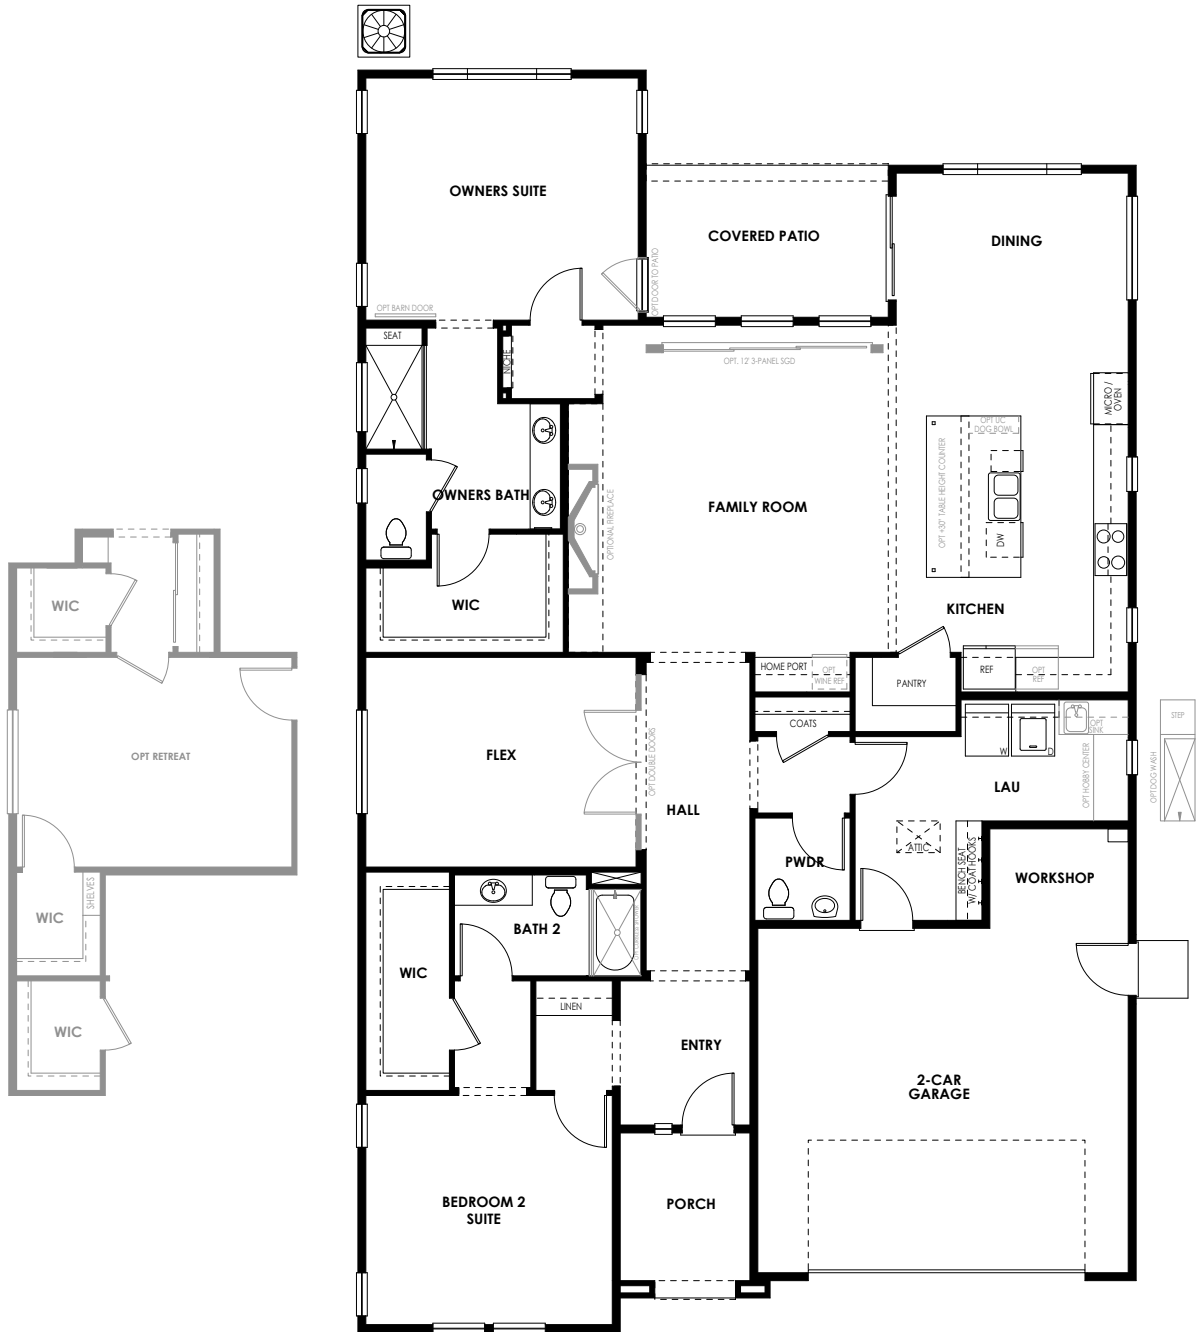

Turnleaf

AT THE COLLECTIVE

PLAN TWO
2 BEDROOM, 2.5 BATHROOM, FLEX
2,354 SQ.FT.

Dimensions, sizes, specifications, layouts and materials are approximate only and subject to change without notice. E&OE.